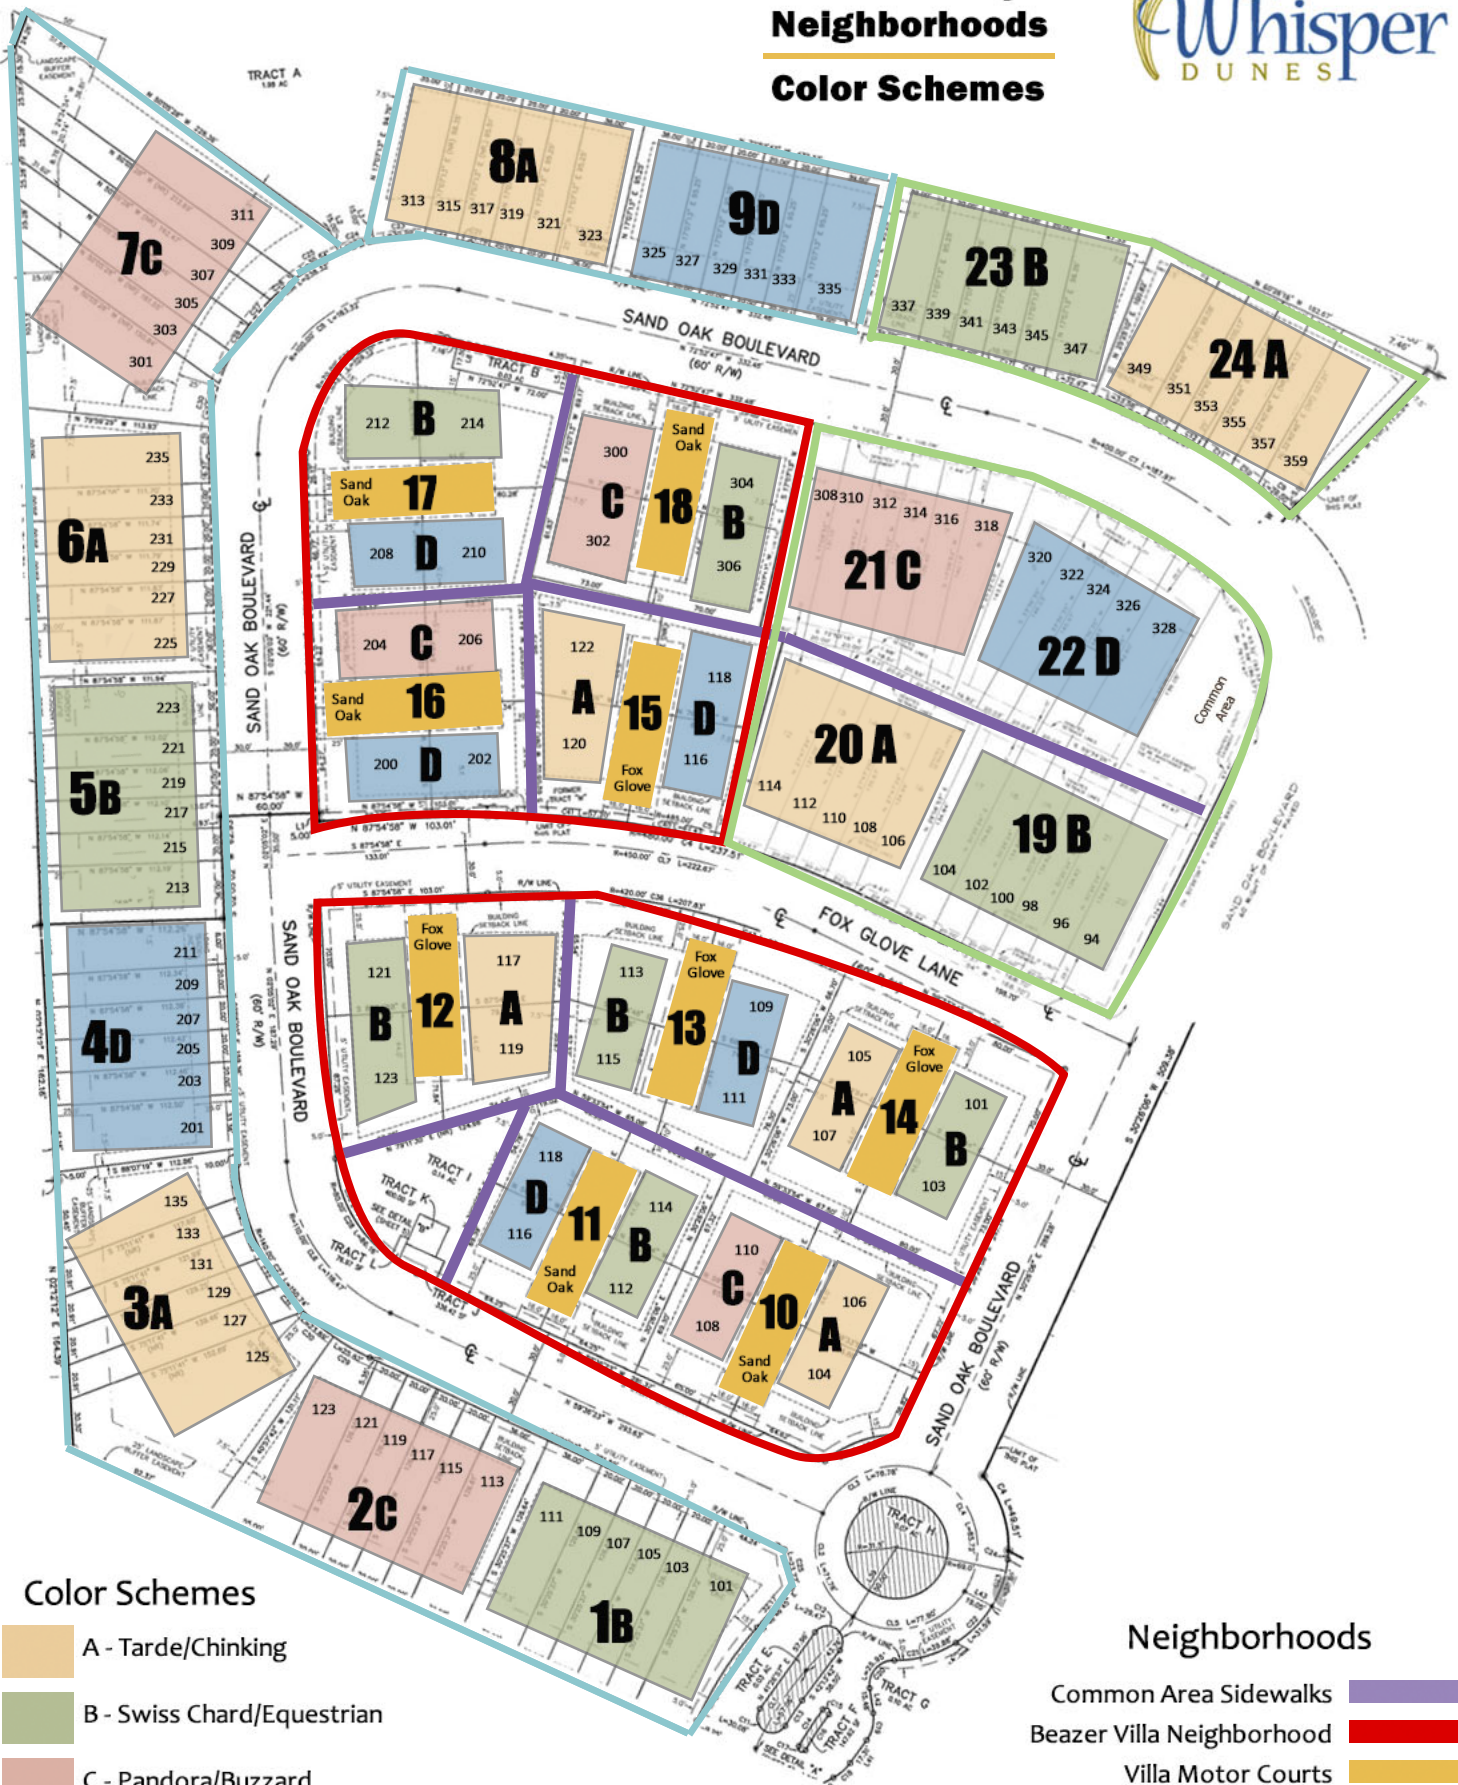

# Multi-Family Neighborhoods

## Color Schemes

### Color Schemes

- A - Tarde/Chinking
- B - Swiss Chard/Equestrian
- C - Pandora/Buzzard
- D - Mirage/Beek a Blue

### Neighborhoods

- Common Area Sidewalks
- Beazer Villa Neighborhood
- Villa Motor Courts
- Beazer Townhome Neighborhood
- DR Horton Townhome Neighborhood